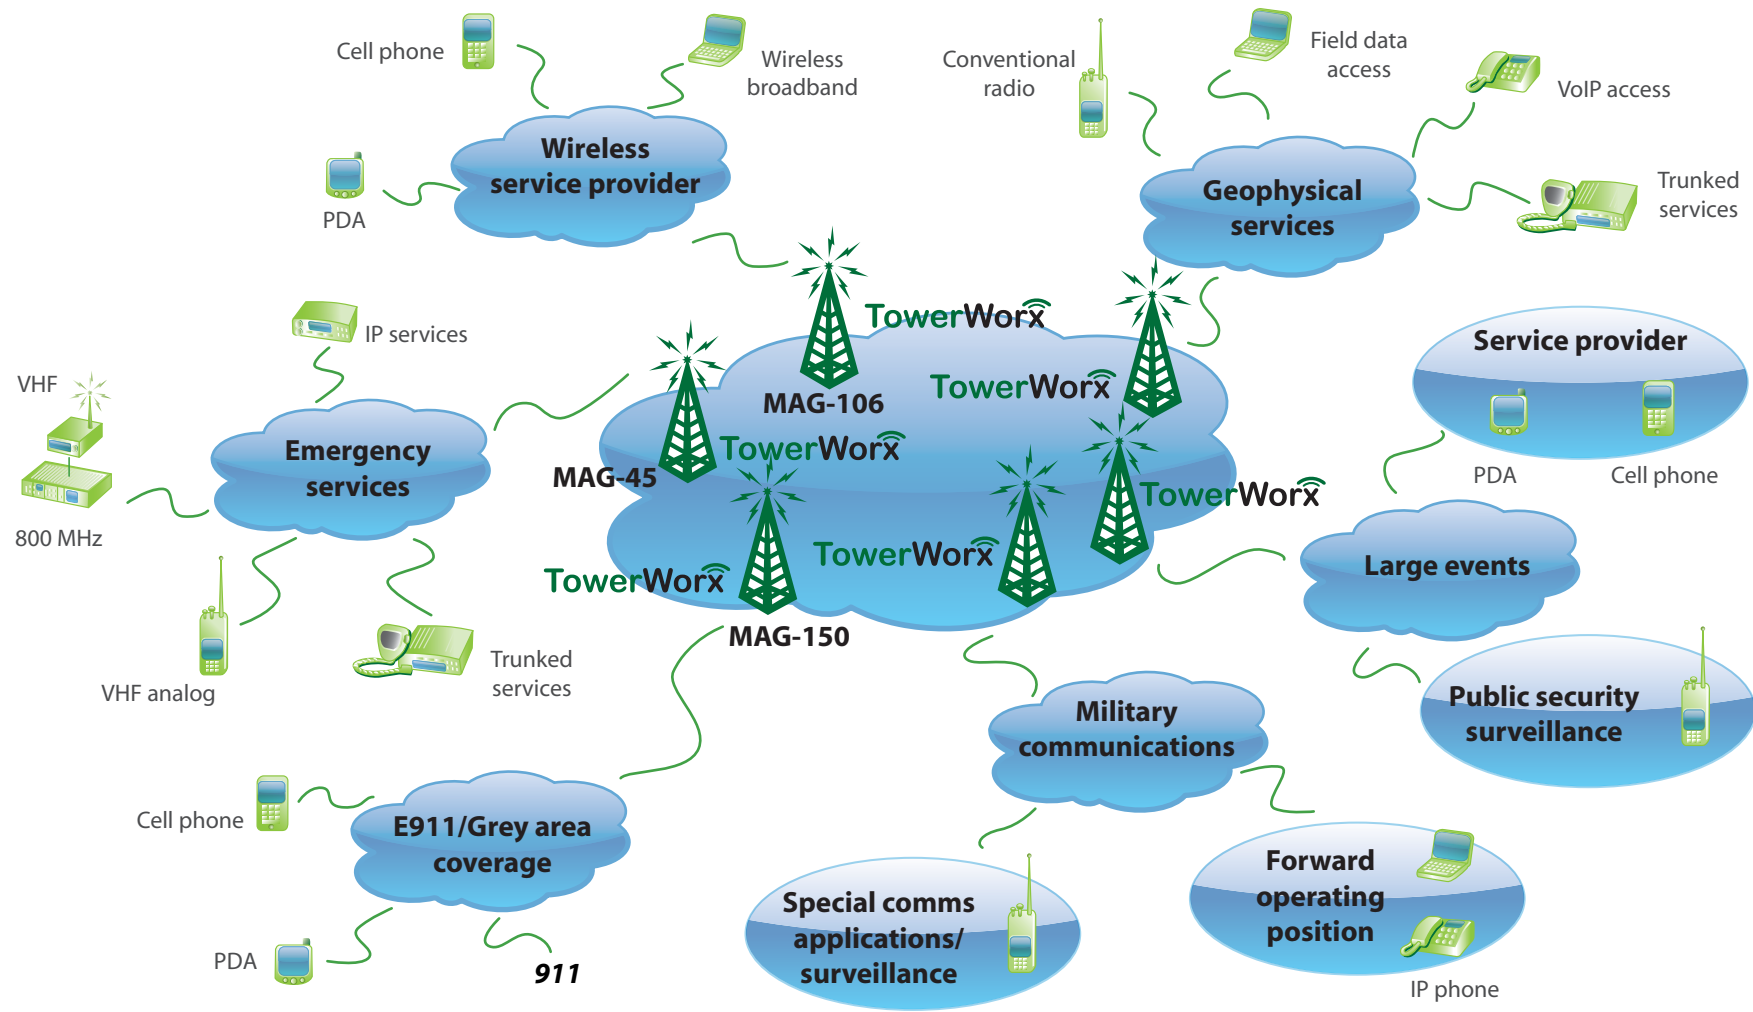

Typical MAG network applications.

A mobile tower enables you to extend your network beyond the boundaries of a wired world. Unfortunately, your data center is not as cooperative. Therefore, we have designed a line of shelters to protect your equipment while it is deployed. There are many options available to customize your shelter – from HVAC systems to hybrid power solutions that combine diesel, solar and battery to provide an efficient off grid/on grid connectivity.