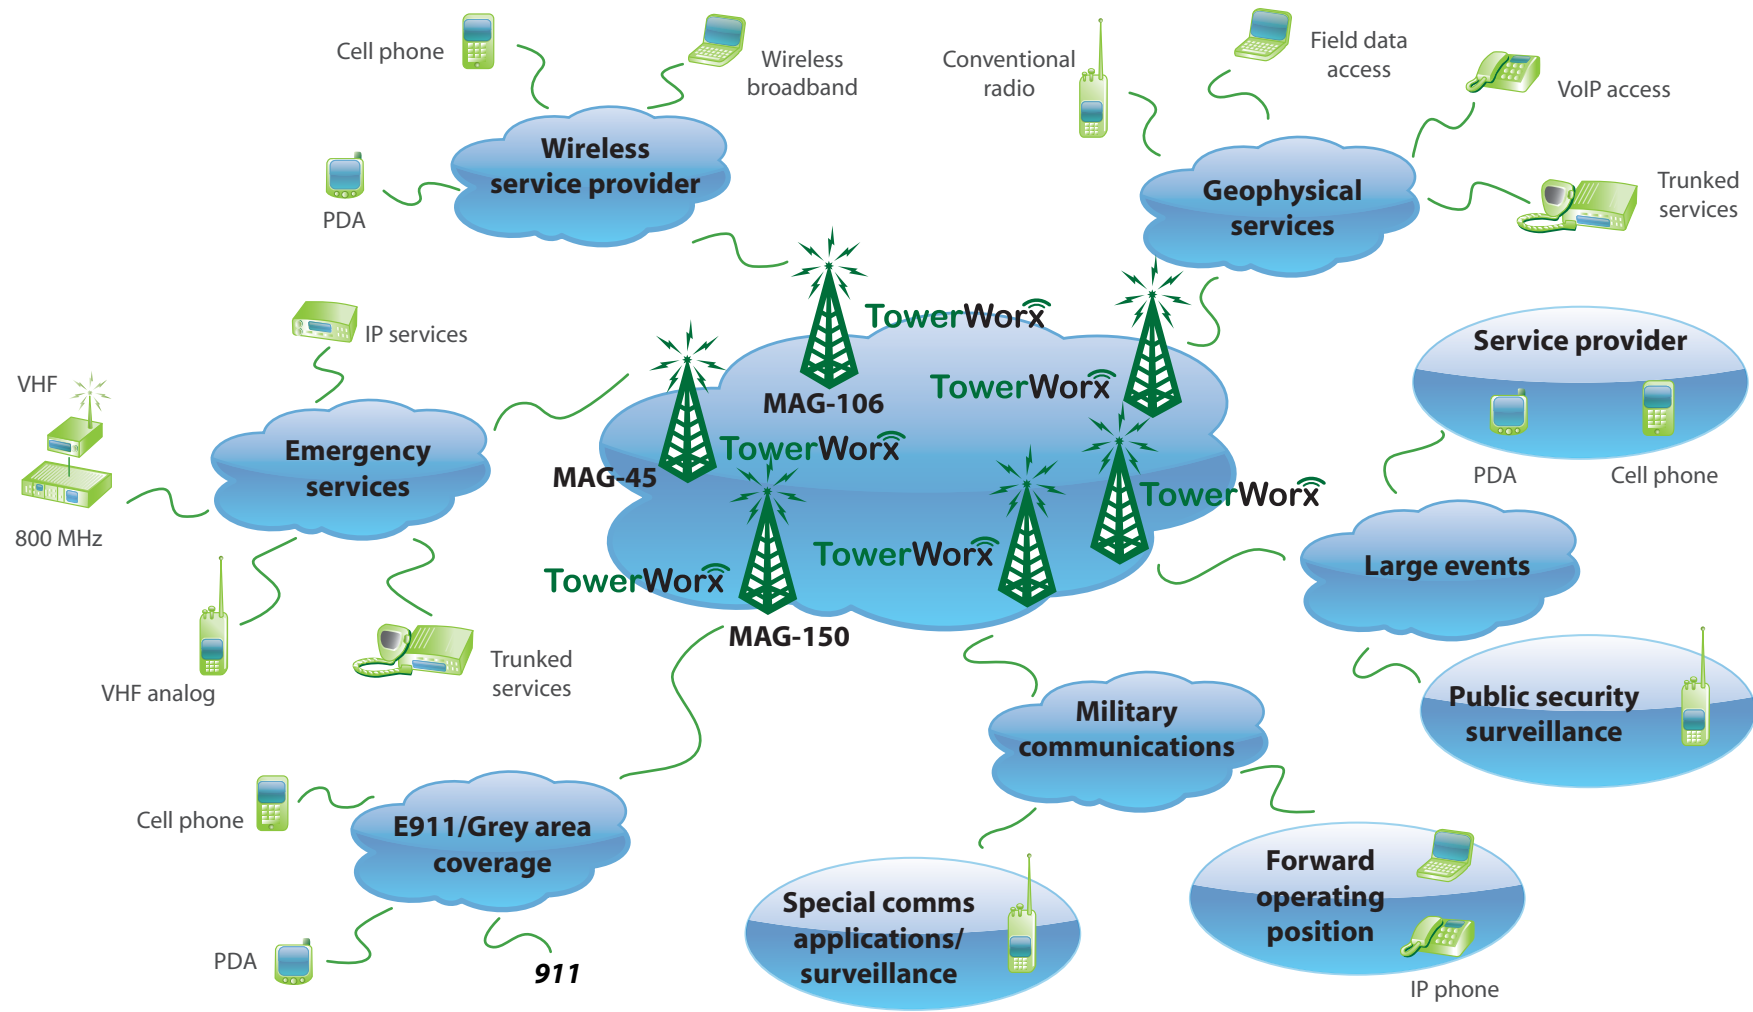

Next-generation networks are constantly evolving and changing, the MAG provides the adaptive versatility to enable your network to change with it. Regardless if you are a wireless Service Provider or planning your county's EMS Project-25 communications solution, the MAG can deliver short and long term communications support. Disasters demand agility from a communications solution that only versatile and mobile solution like the MAG series can provide.

Maybe your requirements do not revolve around disaster recovery and support but encompass new revenue generation or grey area coverage. A fully integrated MAG can turn up new cell site service while the fixed tower is being built. Or the MAG can be used to supplement areas of poor service or no service with a host of backhaul options available.

A mobile tower enables you to extend your network beyond the boundaries of a wired world. Unfortunately, your data center is not as cooperative. Therefore, we have designed a line of shelters to protect your equipment while it is deployed. There are many options available to customize your shelter – from HVAC systems to hybrid power solutions that combine diesel, solar and battery to provide an efficient off grid/on grid connectivity.